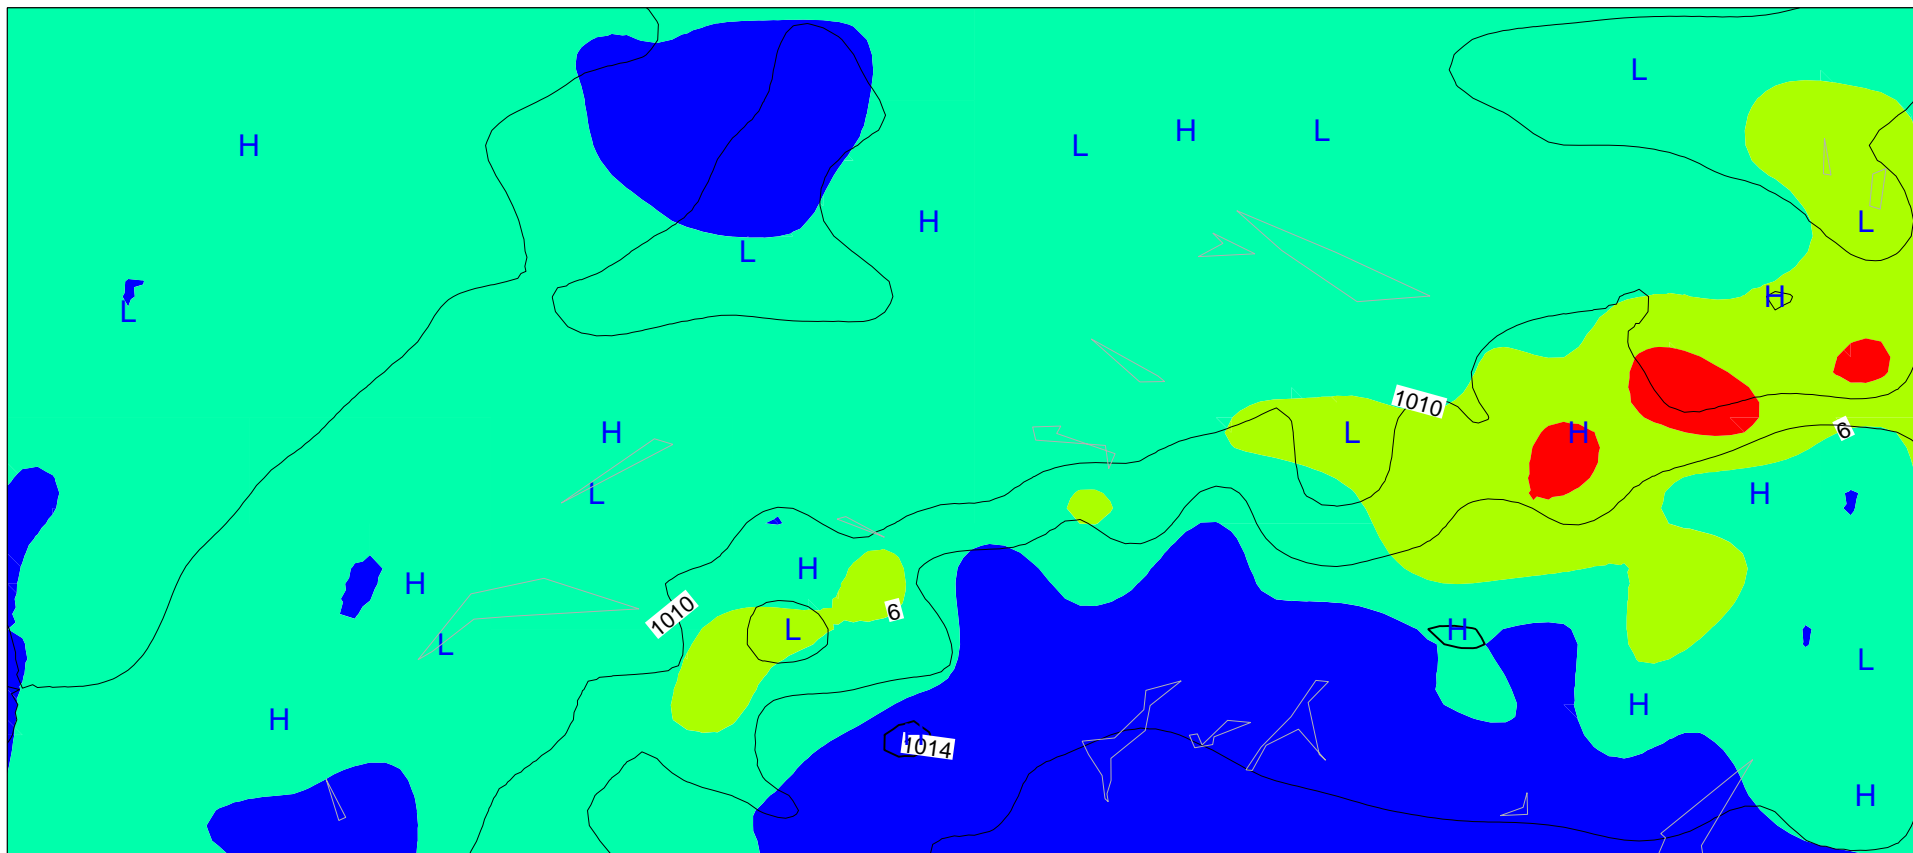

SWITZERLAND MeteoPlus+ Forecast: 750hPa Temperature + MSLP Pressure
Mon Jun 6 01:00:00 2011 [2011-06-05/18+7h]