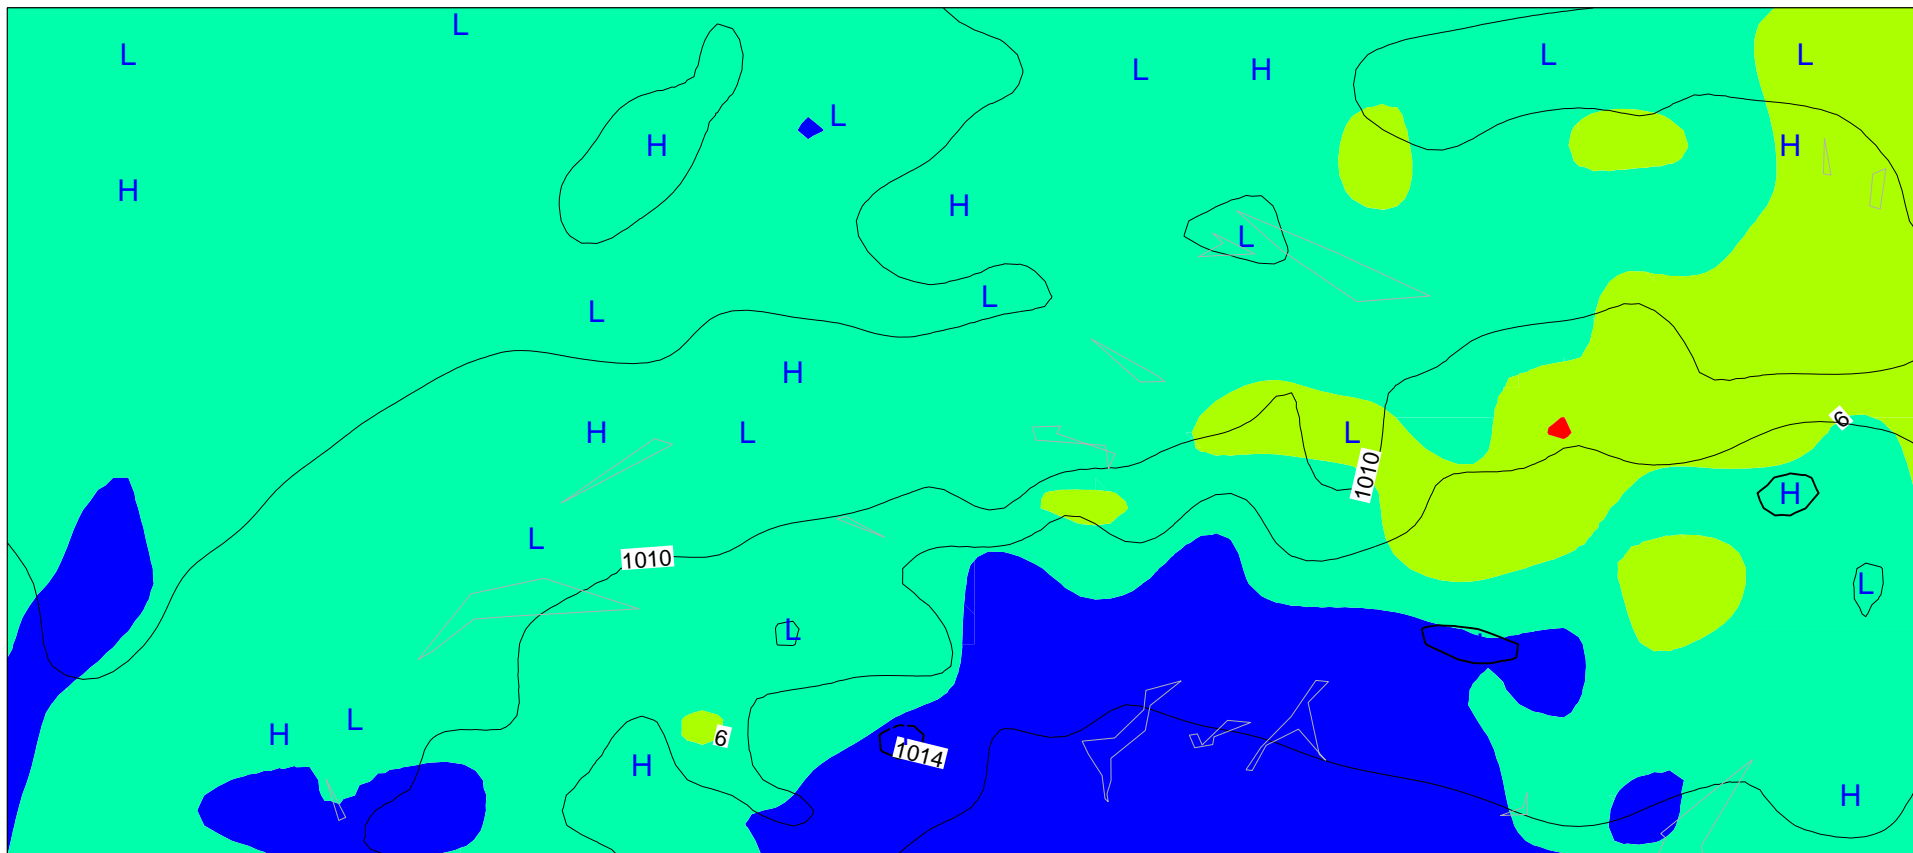

SWITZERLAND MeteoPlus+ Forecast: 750hPa Temperature + MSLP Pressure
Mon Jun 6 03:00:00 2011 [2011-06-05/18+9h]