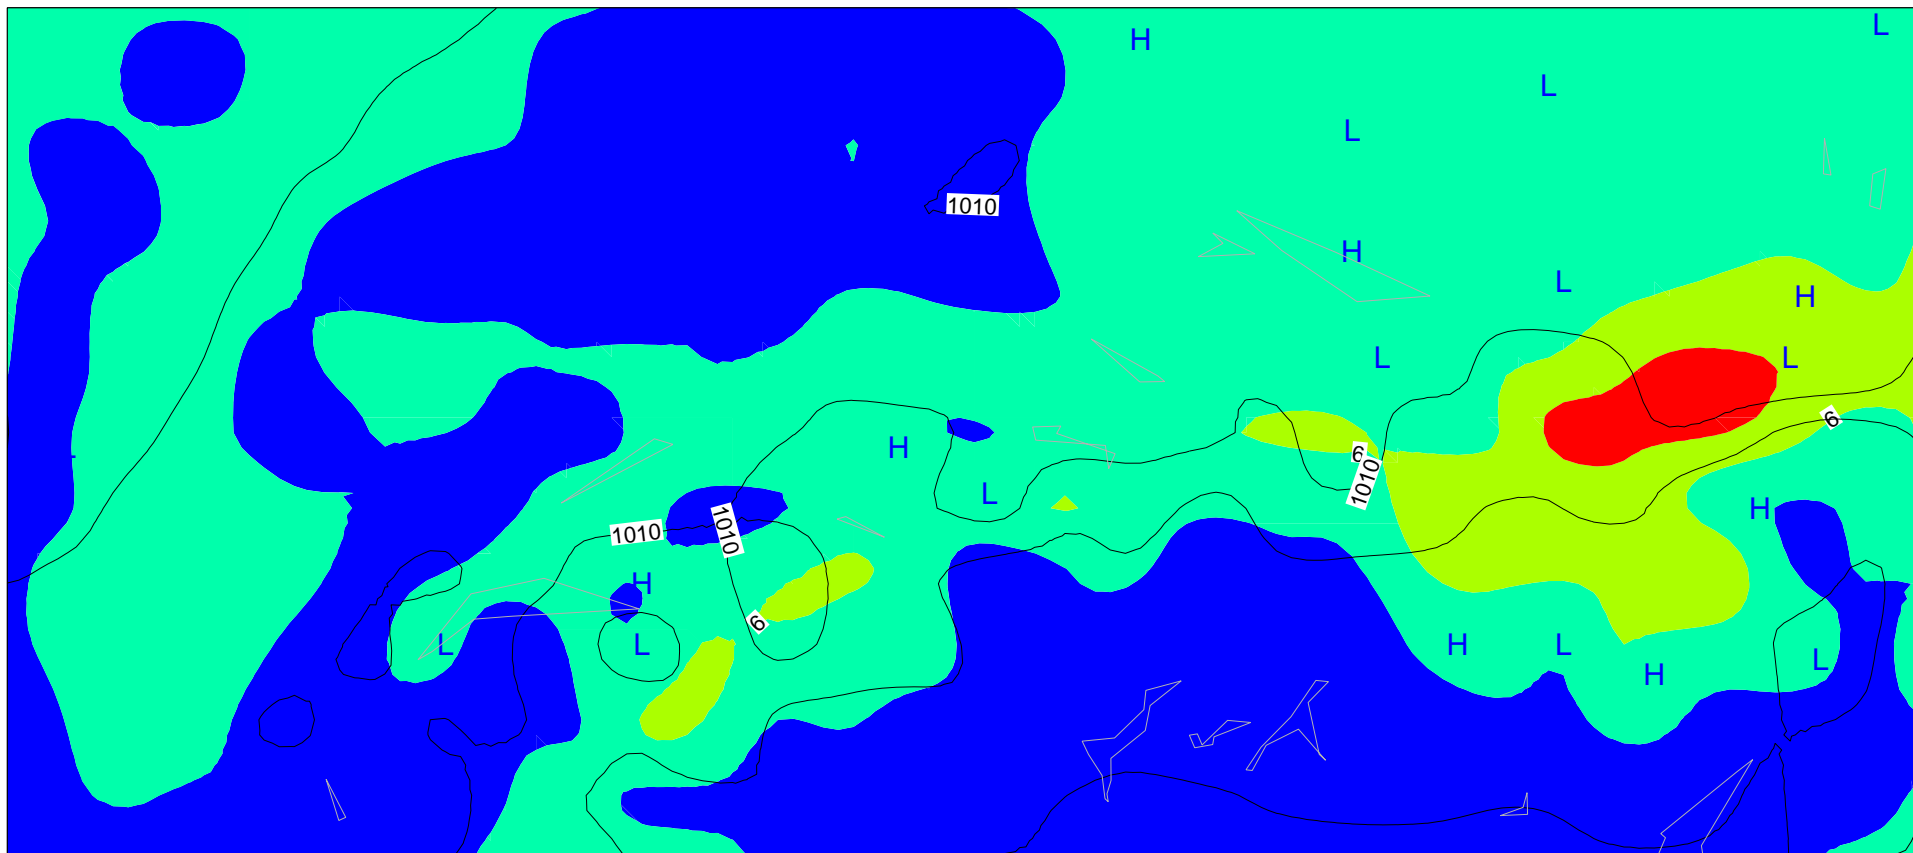

SWITZERLAND MeteoPlus+ Forecast: 750hPa Temperature + MSLP Pressure
Sun Jun 5 23:00:00 2011 [2011-06-05/18+5h]