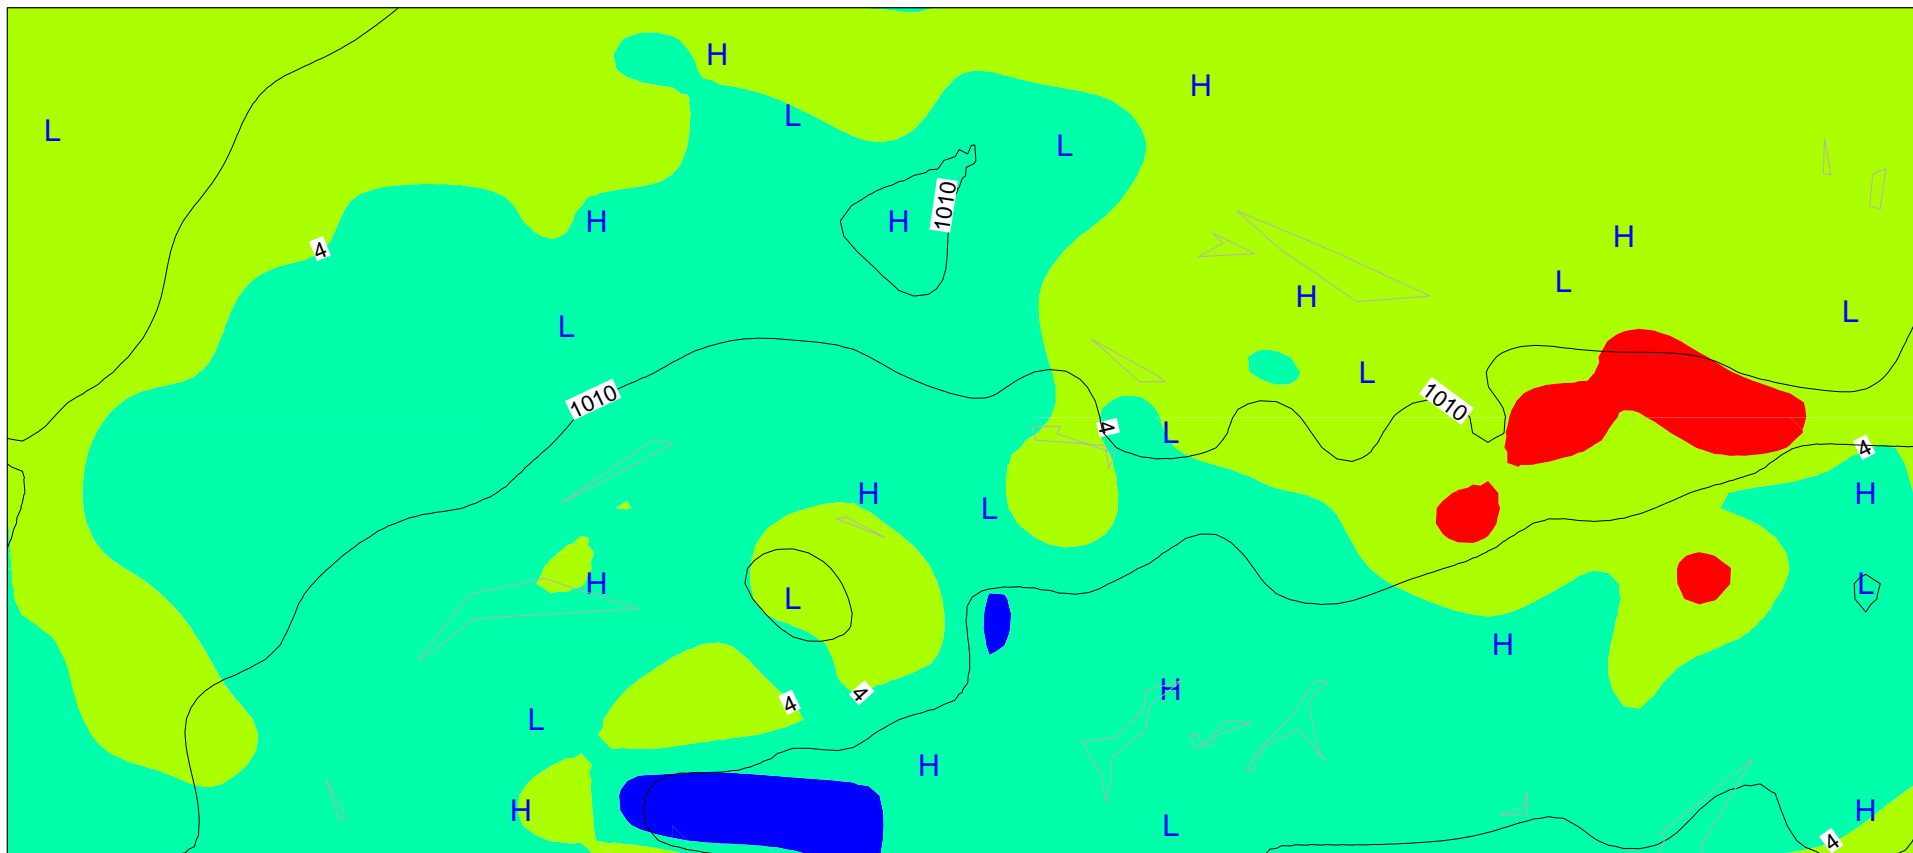

SWITZERLAND MeteoPlus+ Forecast: 750hPa Temperature + MSLP Pressure  
Sun Jun 5 19:00:00 2011 [2011-06-05/18+1h]

SWITZERLAND MeteoPlus+ Forecast: 750hPa Temperature + MSLP Pressure  
Sun Jun 5 20:00:00 2011 [2011-06-05/18+2h]