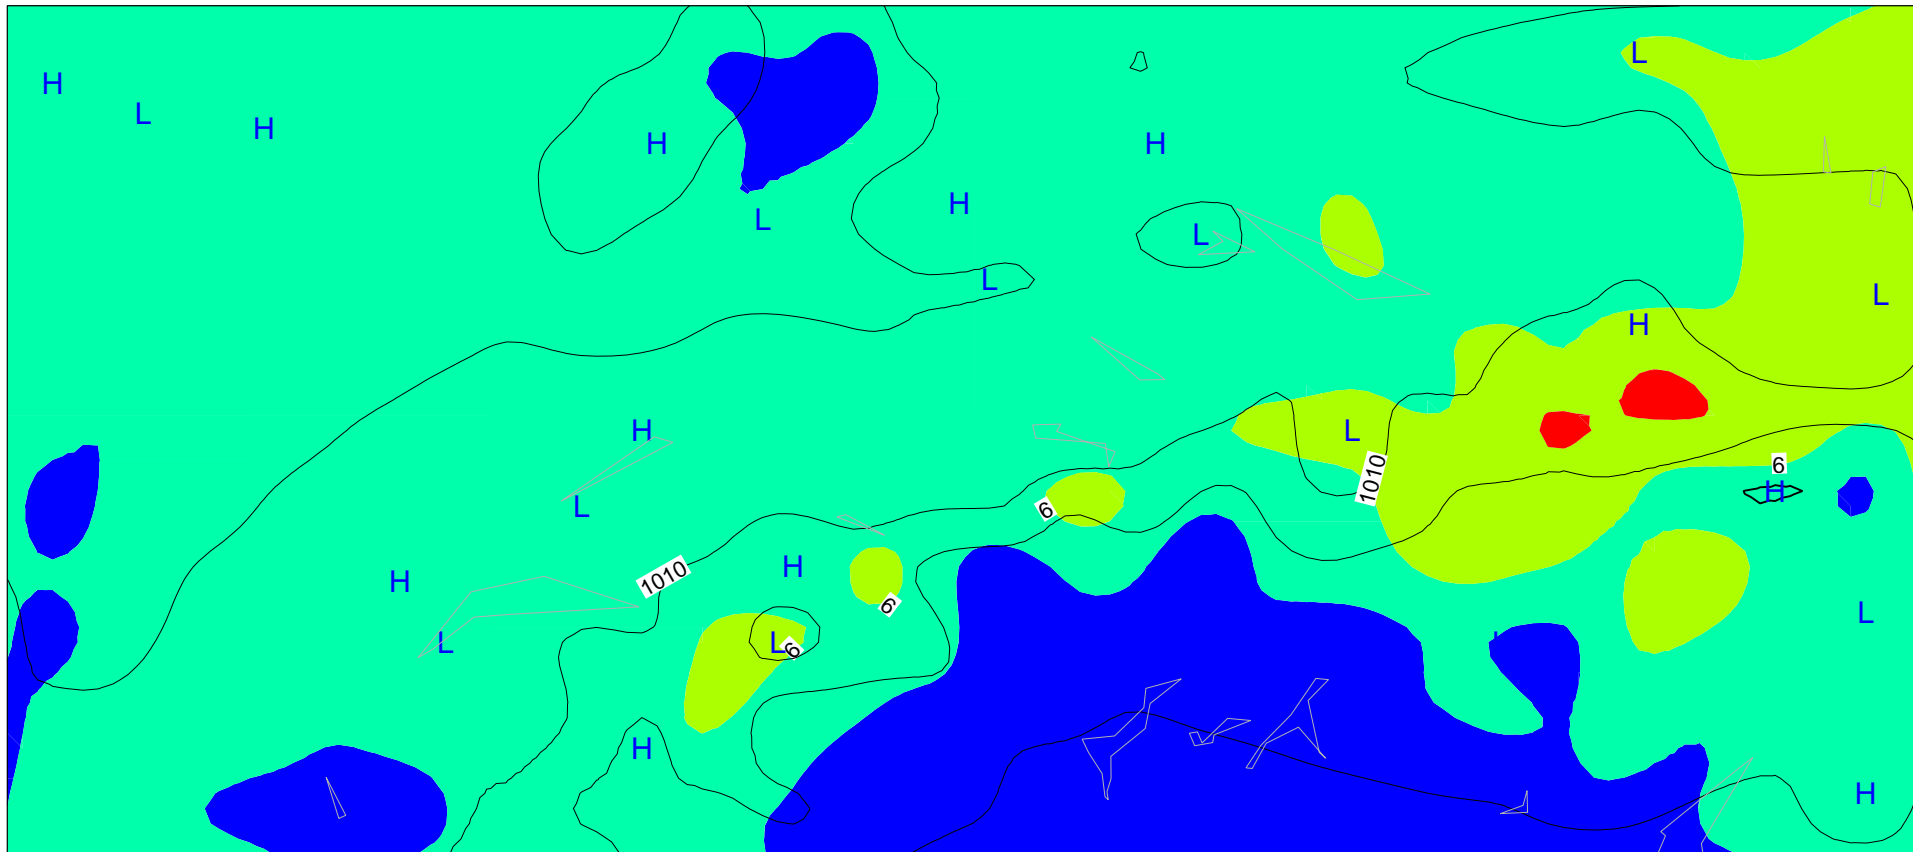

SWITZERLAND MeteoPlus+ Forecast: 750hPa Temperature + MSLP Pressure
Mon Jun 6 02:00:00 2011 [2011-06-05/18+8h]